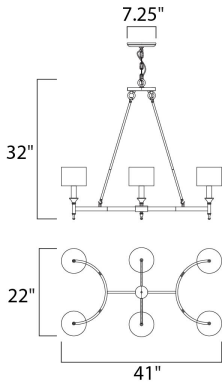

**MEASUREMENTS**

DIMENSION : 41" L x 22" W x 32" H  
 MAX OAH : 74.75" OAH  
 CANOPY : 7.25" W x 1" H x 7.25" L  
 HANGING WEIGHT : 19.8 lb

**LAMPING**

INPUT VOLTAGE : 120V  
 LUMENS : 0 Rated  
 BULB : 6 x 40W Incandescent E12 Candelabra , 240W Total  
 BULB INCLUDED : (Not Included)  
 DIMMABLE : Yes