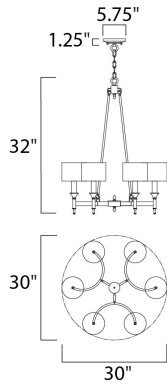

MEASUREMENTS

DIMENSION : 30" W x 32" H
 MAX OAH : 75.5" OAH
 HANGING WEIGHT : 19.8 lb

LAMPING

INPUT VOLTAGE : 120V
 LUMENS : 0 Rated
 BULB : 6 x 40W Incandescent E12 Candelabra , 240W Total
 BULB INCLUDED : (Not Included)
 DIMMABLE : Yes