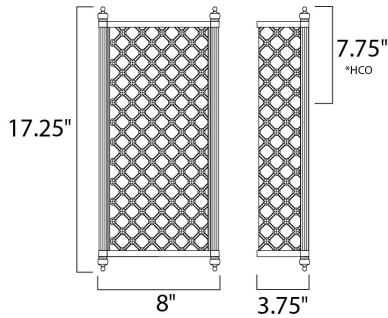

PRODUCT DESCRIPTION

A traditional collection with the look of today features metal grids finished in a Natural Aged Brass that nicely contrasts the softness of the inner Oatmeal fabric shade. Each fixture has a glass diffuser, which is supported by ornate cast finials.

MEASUREMENTS

DIMENSION : 8" W x 17.25" H x 3.75" Ext
MAX OAH : 6.81" W x 5.35" H
HANGING WEIGHT : 6.6 lb

LAMPING

INPUT VOLTAGE : 120V
LUMENS : 0 Rated
BULB : 2 x 60W Incandescent MB , 120W Total
BULB INCLUDED : (Not Included)
DIMMABLE :

FINISHES OPTION

Natural Aged Brass

GLASS

Satin White SW

MATERIAL

Metal

RATINGS

Dry Location
ADA

ADDITIONAL

OPERATING TEMPERATURE:
-20°C (-4°F), 40°C (104°F)

Always consult a qualified electrician before installing any lighting product.