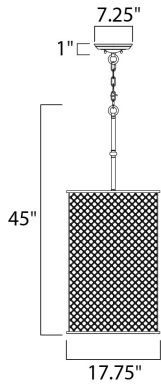

MEASUREMENTS

- DIMENSION : 17.75" W x 45" H
- CANOPY : 7.25" W x 1" H x 7.25" L
- HANGING WEIGHT : 28.6 lb

LAMPING

- INPUT VOLTAGE : 120V
- LUMENS : 0 Rated
- BULB : 6 x 60W Incandescent E26 Medium , 360W Total
- BULB INCLUDED : (Not Included)
- DIMMABLE :