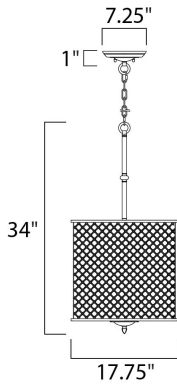

MEASUREMENTS

- DIMENSION : 17.75" W x 34" H
- CANOPY : 7.25" W x 1" H x 7.25" L
- HANGING WEIGHT : 22 lb

LAMPING

- INPUT VOLTAGE : 120V
- LUMENS : 0 Rated
- BULB : 4 x 60W Incandescent E26 Medium , 0W Total
- BULB INCLUDED : (Not Included)
- DIMMABLE :