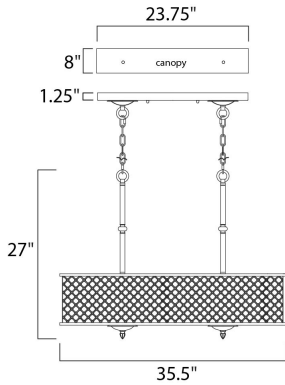

PRODUCT DESCRIPTION

A traditional collection with the look of today features metal grids finished in a Natural Aged Brass that nicely contrasts the softness of the inner Oatmeal fabric shade. Each fixture has a glass diffuser, which is supported by ornate cast finials.

MEASUREMENTS

DIMENSION : 35.5" L x 15.75" W x 27" H
 CANOPY : 8" W x 1.25" H x 23.75" L
 HANGING WEIGHT : 41.8 lb

LAMPING

INPUT VOLTAGE : 120V
 LUMENS : 0 Rated
 BULB : 8 x 40W Incandescent E26 Medium , 0W Total
 BULB INCLUDED : (Not Included)
 DIMMABLE :