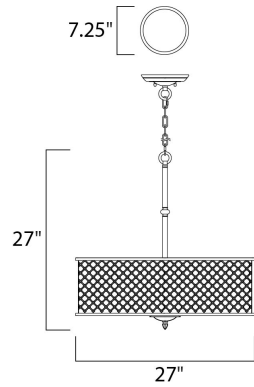

**PRODUCT DESCRIPTION**

A traditional collection with the look of today features metal grids finished in a Natural Aged Brass that nicely contrasts the softness of the inner Oatmeal fabric shade. Each fixture has a glass diffuser, which is supported by ornate cast finials.

**MEASUREMENTS**

DIMENSION : 27" W x 27" H  
 CANOPY : 7.25" W x 1" H x 7.25" L  
 HANGING WEIGHT : 33 lb

**LAMPING**

INPUT VOLTAGE : 120V  
 LUMENS : 0 Rated  
 BULB : 6 x 40W Incandescent MB , 0W Total  
 BULB INCLUDED : (Not Included)  
 DIMMABLE :