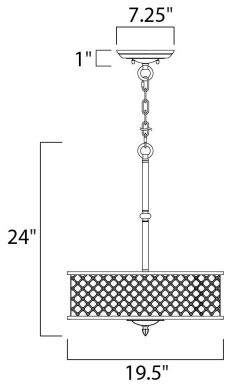

MEASUREMENTS

- DIMENSION : 19.5" W x 24" H
- CANOPY : 7.25" W x 1" H x 7.25" L
- HANGING WEIGHT : 17.6 lb

LAMPING

- INPUT VOLTAGE : 120V
- LUMENS : 0 Rated
- BULB : 4 x 40W Incandescent MB , 160W Total
- BULB INCLUDED : (Not Included)
- DIMMABLE :