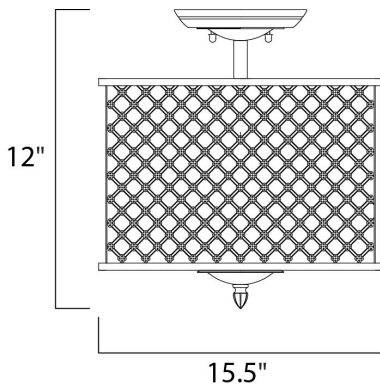

MEASUREMENTS

DIMENSION : 15.5" W x 12" H
 HANGING WEIGHT : 15.4 lb

LAMPING

INPUT VOLTAGE : 120V
 LUMENS : 0 Rated
 BULB : 3 x 40W Incandescent MB , 0W Total
 BULB INCLUDED : (Not Included)
 DIMMABLE :

FINISHES OPTION