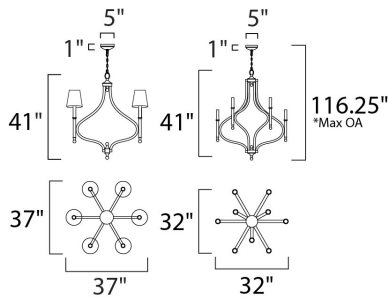

*max overall height

MEASUREMENTS

DIMENSION : 32" L x 32" W x 41" H
 MAX OAH : 116.25" OAH
 HANGING WEIGHT : 44 lb

LAMPING

INPUT VOLTAGE : 120V
 LUMENS : 3,600 Rated
 BULB : 9 x 40W Incandescent E12 Candelabra , 360W Total
 BULB INCLUDED : (Not Included)
 DIMMABLE : Yes