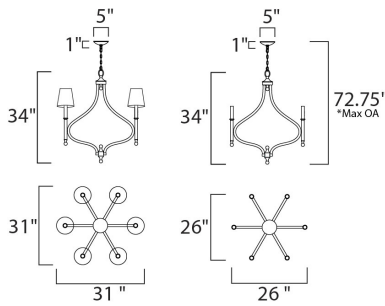

*max overall height

MEASUREMENTS

- DIMENSION : 26" L x 26" W x 34" H
- MAX OAH : 72.75" OAH
- CANOPY : 5" W x 1" H x 5" L
- HANGING WEIGHT : 26.4 lb

LAMPING

- INPUT VOLTAGE : 120V
- LUMENS : 2,400 Rated
- BULB : 6 x 40W Incandescent E12 Candelabra , 240W Total
- BULB INCLUDED : (Not Included)
- DIMMABLE : Yes