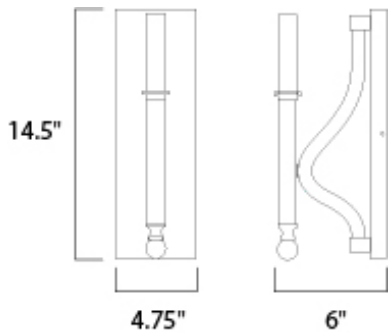

MEASUREMENTS

DIMENSION : 4.75" W x 14.5" H x 6" Ext
 MAX OAH : 4.75" W x 1" H
 HANGING WEIGHT : 3.74 lb

LAMPING

INPUT VOLTAGE : 120V
 LUMENS : 0 Rated
 BULB : 1 x 40W Incandescent E12 Candelabra , 40W Total
 BULB INCLUDED : (Not Included)
 DIMMABLE : Yes