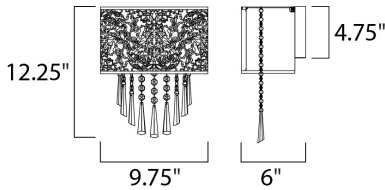

**MEASUREMENTS**

- DIMENSION : 9.75" W x 12.25" H x 6" Ext
- MAX OAH : 4.75" W
- CANOPY : 5.91" W x 0.79" H x 7.08" L
- HANGING WEIGHT : 2.2 lb

**LAMPING**

- INPUT VOLTAGE : 120V
- LUMENS : 1,000 Rated
- BULB : 2 x 40W Xenon G9 , 80W Total
- BULB INCLUDED : (Included)
- DIMMABLE : Yes
- COLOR\_TEMP : 2900K