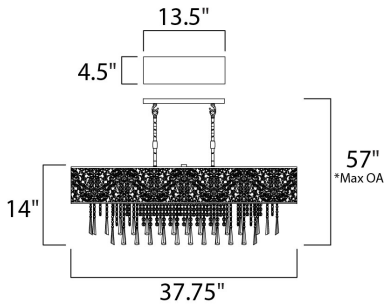

PRODUCT DESCRIPTION

The Rapture Collection's delicate pattern in Satin Nickel stainless steel creates a silhouette against the inner fabric shade available in your choice of White, Black or Red. The shimmer of crystal adds a touch of elegance to this transitional style.

*max overall height

MEASUREMENTS

- DIMENSION : 37.75" L x 8.25" W x 14" H
- MAX OAH : 57" OAH
- CANOPY : 4.53" W x 0.35" H x 13.58" L
- HANGING WEIGHT : 16.32 lb

LAMPING

- INPUT VOLTAGE : 120V
- LUMENS : 5,250 Rated
- BULB : 7 x 40W Xenon G9 , 280W Total
- BULB INCLUDED : (Included)
- DIMMABLE : Yes
- COLOR_TEMP : 2900K

FINISHES OPTION

GLASS

White WT

MATERIAL

Stainless Steel + Fabric + Crystal

RATINGS

cETLus
Dry Location

ADDITIONAL