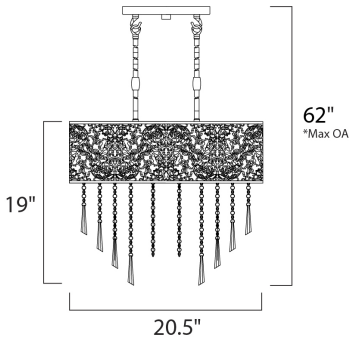

**PRODUCT DESCRIPTION**

The Rapture Collection's delicate pattern in Satin Nickel stainless steel creates a silhouette against the inner fabric shade available in your choice of White, Black or Red. The shimmer of crystal adds a touch of elegance to this transitional style.

\*max overall height of fixture

**MEASUREMENTS**

- DIMENSION : 20.5" W x 19" H
- MAX OAH : 62" OAH
- CANOPY : 9.06" W x 0.79" H x 9.06" L
- HANGING WEIGHT : 11.44 lb

**LAMPING**

- INPUT VOLTAGE : 120V
- LUMENS : 6,750 Rated
- BULB : 9 x 40W Xenon G9 , 360W Total
- BULB INCLUDED : (Included)
- DIMMABLE : Yes
- COLOR\_TEMP : 2900K

**FINISHES OPTION**

**GLASS**

White WT

**MATERIAL**

Stainless Steel + Fabric + Crystal

**RATINGS**

cETLus  
Dry Location

**ADDITIONAL**