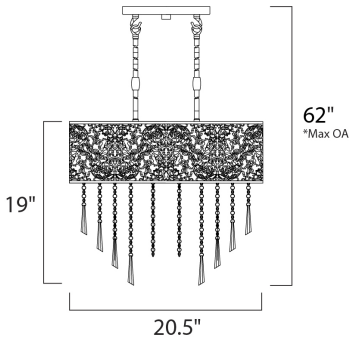

PRODUCT DESCRIPTION

The Rapture Collection's delicate pattern in Satin Nickel stainless steel creates a silhouette against the inner fabric shade available in your choice of White, Black or Red. The shimmer of crystal adds a touch of elegance to this transitional style.

*max overall height of fixture

MEASUREMENTS

- DIMENSION : 20.5" W x 19" H
- MAX OAH : 62" OAH
- CANOPY : 9.06" W x 0.79" H x 9.06" L
- HANGING WEIGHT : 13.44 lb

LAMPING

- LUMENS : 6,750 Rated
- BULB : 9 x 40W Xenon G9 , 360W Total
- BULB INCLUDED : (Included)
- DIMMABLE : Yes
- COLOR_TEMP : 2900K