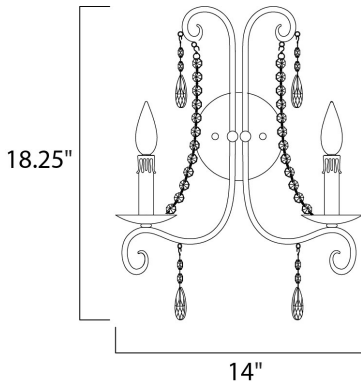

PRODUCT DESCRIPTION

Simple elegance adorns the Adriana collection as strings of cognac colored crystal gently cascade from a graceful frame of small scale tubing finished in Urban Rustic, a rough textured finish that features splashes of gold leaf that blend well with the Cognac teardrop crystal accents.

MEASUREMENTS

DIMENSION : 14" W x 18.25" H x 7.5" Ext
 MAX OAH : 0.75" W x 5.125" H
 HANGING WEIGHT : 2.05 lb

LAMPING

INPUT VOLTAGE : 120V
 LUMENS : 1,344 Rated
 BULB : 2 x 60W Incandescent E12 Candelabra , 120W Total
 DIMMABLE : Yes