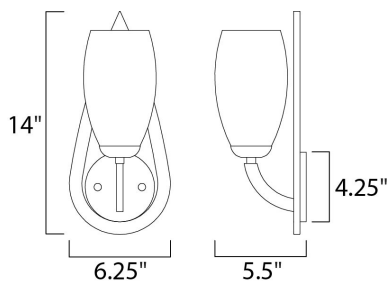

PRODUCT DESCRIPTION

Heavy arms sweep up from the bottom of a large teardrop center column to support the tall Satin White Glass shades of the Elan collection. The choice of elegant finishes includes Textured Ebony or Polished Chrome.

MEASUREMENTS

DIMENSION : 6.25" W x 14" H x 5.5" Ext
 MAX OAH : 4.38" W x 4.38" H
 HANGING WEIGHT : 2.56 lb

LAMPING

INPUT VOLTAGE : 120V
 LUMENS : 1,150 Rated
 BULB : 1 x 60W Incandescent E26 Medium , 60W Total
 BULB INCLUDED : (Not Included)
 DIMMABLE : Yes
 COLOR_TEMP : 2700K

FINISHES OPTION

-  Polished Chrome
-  Texture Ebony

GLASS

Satin White SW

RATINGS

Dry Location

ADDITIONAL

RATED LIFE 2500 Hours
 OPERATING TEMPERATURE:
 -20°C (-4°F), 40°C (104°F)