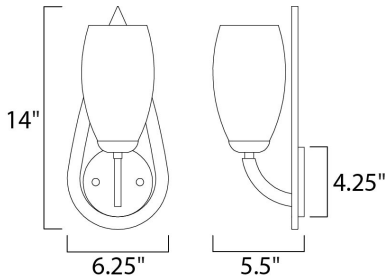

PRODUCT DESCRIPTION

Heavy arms sweep up from the bottom of a large teardrop center column to support the tall Satin White Glass shades of the Elan collection. The choice of elegant finishes includes Textured Ebony or Polished Chrome.

MEASUREMENTS

DIMENSION : 6.25" W x 14" H x 5.5" Ext
 MAX OAH : 4.38" W x 4.38" H
 HANGING WEIGHT : 2.64 lb

LAMPING

INPUT VOLTAGE : 120V
 LUMENS : 1,150 Rated
 BULB : 1 x 60W Incandescent E26 Medium , 60W Total
 BULB INCLUDED : (Not Included)
 DIMMABLE : Yes