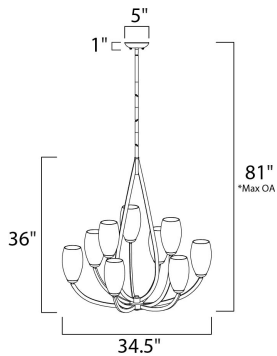

PRODUCT DESCRIPTION

Heavy arms sweep up from the bottom of a large teardrop center column to support the tall Satin White Glass shades of the Elan collection. The choice of elegant finishes includes Textured Ebony or Polished Chrome.

*max overall height

MEASUREMENTS

DIMENSION : 34.5" W x 36" H
 MAX OAH : 81" OAH
 HANGING WEIGHT : 25.92 lb

LAMPING

INPUT VOLTAGE : 120V
 LUMENS : 10,350 Rated
 BULB : 9 x 60W Incandescent MB , 540W Total
 BULB INCLUDED : (Not Included)
 DIMMABLE : Yes
 COLOR_TEMP : 2700K

FINISHES OPTION

-  Polished Chrome
-  Texture Ebony

GLASS

Satin White SW

RATINGS

Dry Location

ADDITIONAL

SLOPE: 120
 RATED LIFE 2500 Hours
 OPERATING TEMPERATURE:
 -20°C (-4°F), 40°C (104°F)