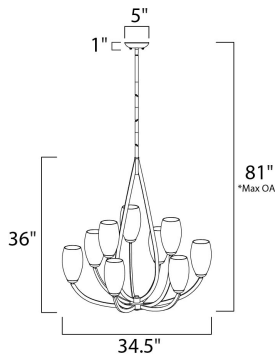

PRODUCT DESCRIPTION

Heavy arms sweep up from the bottom of a large teardrop center column to support the tall Satin White Glass shades of the Elan collection. The choice of elegant finishes includes Textured Ebony or Polished Chrome.

*max overall height

MEASUREMENTS

- DIMENSION : 34.5" W x 36" H
- MAX OAH : 81" OAH
- CANOPY : 5" W x 1" H x 5" L
- HANGING WEIGHT : 25.92 lb

LAMPING

- INPUT VOLTAGE : 120V
- LUMENS : 10,350 Rated
- BULB : 9 x 60W Incandescent E26 Medium , 540W Total
- BULB INCLUDED : (Not Included)
- DIMMABLE : Yes