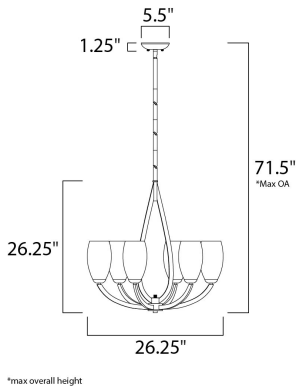

PRODUCT DESCRIPTION

Heavy arms sweep up from the bottom of a large teardrop center column to support the tall Satin White Glass shades of the Elan collection. The choice of elegant finishes includes Textured Ebony or Polished Chrome.

MEASUREMENTS

DIMENSION : 26.25" W x 26.5" H
 MAX OAH : 71.5" OAH
 HANGING WEIGHT : 15.7 lb

LAMPING

INPUT VOLTAGE : 120V
 LUMENS : 6,900 Rated
 BULB : 6 x 100W Incandescent MB , 600W Total
 BULB INCLUDED : (Not Included)
 DIMMABLE : Yes
 COLOR_TEMP : 2700K

FINISHES OPTION

-  Polished Chrome
-  Texture Ebony

GLASS

Satin White SW

RATINGS

Dry Location

ADDITIONAL

SLOPE: 120
 RATED LIFE 2500 Hours
 OPERATING TEMPERATURE:
 -20°C (-4°F), 40°C (104°F)