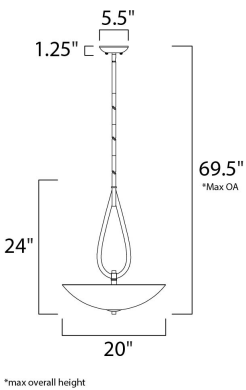

PRODUCT DESCRIPTION

Heavy arms sweep up from the bottom of a large teardrop center column to support the tall Satin White Glass shades of the Elan collection. The choice of elegant finishes includes Textured Ebony or Polished Chrome.

MEASUREMENTS

DIMENSION : 20" W x 24" H
 MAX OAH : 69.5" OAH
 CANOPY : 5.5" W 5.5" L
 HANGING WEIGHT : 9.9 lb

LAMPING

INPUT VOLTAGE : 120V
 LUMENS : 3,450 Rated
 BULB : 3 x 100W Incandescent MB , 300W Total
 BULB INCLUDED : (Not Included)
 DIMMABLE : Yes
 COLOR_TEMP : 2700K

FINISHES OPTION

-  Polished Chrome
-  Texture Ebony

GLASS

Satin White SW

RATINGS

Dry Location

ADDITIONAL

SLOPE: 120
 RATED LIFE 2500 Hours
 OPERATING TEMPERATURE:
 -20°C (-4°F), 40°C (104°F)