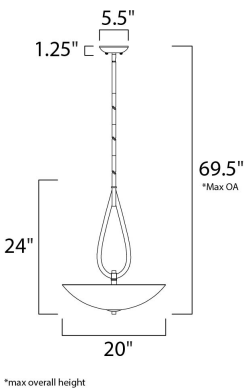

**PRODUCT DESCRIPTION**

Heavy arms sweep up from the bottom of a large teardrop center column to support the tall Satin White Glass shades of the Elan collection. The choice of elegant finishes includes Textured Ebony or Polished Chrome.

**MEASUREMENTS**

DIMENSION : 20" W x 24" H  
 MAX OAH : 69.5" OAH  
 HANGING WEIGHT : 9.9 lb

**LAMPING**

INPUT VOLTAGE : 120V  
 LUMENS : 3,450 Rated  
 BULB : 3 x 60W Incandescent E26 Medium , 180W Total  
 BULB INCLUDED : (Not Included)  
 DIMMABLE : Yes