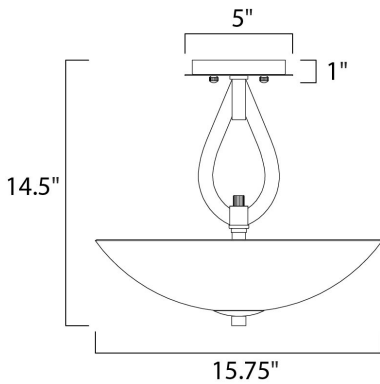

**PRODUCT DESCRIPTION**

Heavy arms sweep up from the bottom of a large teardrop center column to support the tall Satin White Glass shades of the Elan collection. The choice of elegant finishes includes Textured Ebony or Polished Chrome.

**MEASUREMENTS**

DIMENSION : 15.75" W x 14.5" H  
 HANGING WEIGHT : 7.3 lb

**LAMPING**

INPUT VOLTAGE : 120V  
 LUMENS : 2,016 Rated  
 BULB : 3 x 60W Incandescent MB , 180W Total  
 BULB INCLUDED : (Not Included)  
 DIMMABLE : Standard  
 COLOR\_TEMP : 2700K