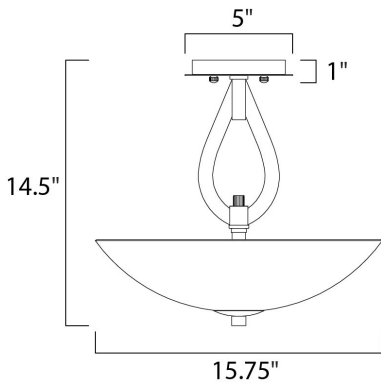

**PRODUCT DESCRIPTION**

Heavy arms sweep up from the bottom of a large teardrop center column to support the tall Satin White Glass shades of the Elan collection. The choice of elegant finishes includes Textured Ebony or Polished Chrome.

**MEASUREMENTS**

DIMENSION : 15.75" W x 14.5" H  
 CANOPY : 5" W x 1" H x 5" L  
 HANGING WEIGHT : 7.3 lb

**LAMPING**

INPUT VOLTAGE : 120V  
 LUMENS : 2,016 Rated  
 BULB : 3 x 60W Incandescent MB , 180W Total  
 BULB INCLUDED : (Not Included)  
 DIMMABLE : Standard Dimmer