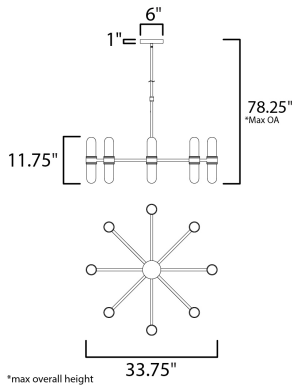

PRODUCT DESCRIPTION

This aptly named collection features a round tube frame of Matte Black with machined Brushed Aluminum accents and dual Clear dome glass diffusers which securely screw into each cup. Our vintage T6 lamps are included with each fixture to complete this classic design. There is also dual application for this collection in that it is suitable for Damp Location which allows for installation in both indoor and outdoor living spaces.

MEASUREMENTS

- DIMENSION : 33.75" L x 33.75" W x 11.75" H
- MAX OAH : 78.25" OAH
- CANOPY : 6" W x 1" H x 6" L
- HANGING WEIGHT : 19.58 lb

LAMPING

- INPUT VOLTAGE : 120V
- LUMENS : 3,680 Rated (3,200 Del.)
- BULB : 16 x 40W Incandescent E12 Candelabra , 640W Total
- BULB INCLUDED : (Included)
- DIMMABLE : Yes