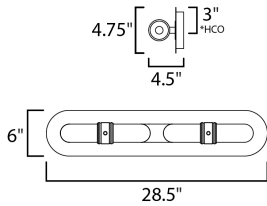

LAMPING

INPUT VOLTAGE : 120V
LUMENS : 920 Rated (800 Del.)
BULB : 4 x 40W Incandescent E12 Candelabra , 160W Total
BULB INCLUDED : (Included)
DIMMABLE : Yes
LIGHTING_DIRECTION : Up/Down