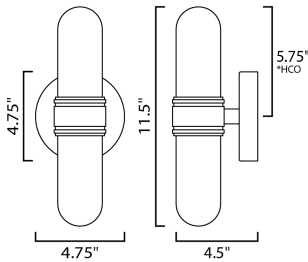

LAMPING

INPUT VOLTAGE : 120V
LUMENS : 460 Rated (400 Del.)
BULB : 2 x 40W Incandescent E12 Candelabra , 80W Total
BULB INCLUDED : (Included)
DIMMABLE : Yes
LIGHTING_DIRECTION : Up/Down