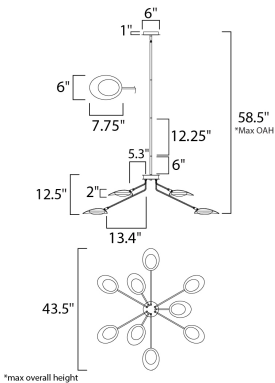

FINISHES OPTION

 Black / Satin Brass

MATERIAL

Aluminum+Acrylic

RATINGS

cETLus
Dry Location

ADDITIONAL

ADJUSTABLE
SLOPE: 90
RATED LIFE 35000 Hours
OPERATING TEMPERATURE:
-20°C (-4°F), 40°C (104°F)

MEASUREMENTS

DIMENSION : 43.25" L x 43.25" W x 12.5" H
MAX OAH : 58.5" OAH
CANOPY : 6" W x 1" H x 6" L
HANGING WEIGHT : 16.5 lb

LAMPING

INPUT VOLTAGE : 120V
LUMENS : 4,680 Rated (4,095 Del.)
BULB : 9 x 6.5W LED AC Integrated , 58W Total
BULB INCLUDED : (Integrated)
DIMMABLE : Triac CL
CRI : 80 CRI
COLOR_TEMP : 3000K