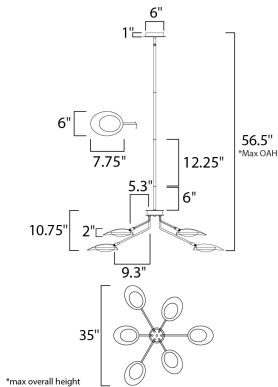

PRODUCT DESCRIPTION

Inspired by Mid-Century Modern design, this collection features tapered hoods that conceal LED modules that can be adjusted to direct the light. The Black finish with contrasting Satin Brass accents softens the look to work in a broader range of design. The wall pin up lamps work great at bedside while the floor lamp version is at home next to a chair.

MEASUREMENTS

DIMENSION : 35" L x 35" W x 10.75" H
 MAX OAH : 56.5" OAH
 CANOPY : 6" W x 1" H x 6" L
 HANGING WEIGHT : 10.56 lb

LAMPING

INPUT VOLTAGE : 120V
 LUMENS : 3,120 Rated (2,730 Del.)
 BULB : 6 x 6.5W LED AC Integrated , 39W Total
 BULB INCLUDED : (Integrated)
 DIMMABLE : Triac CL
 CRI : 80 CRI
 COLOR_TEMP : 3000K

FINISHES OPTION

 Black / Satin Brass

MATERIAL

Aluminum+Acrylic

RATINGS

cETLus
 Dry Location

ADDITIONAL

ADJUSTABLE
 SLOPE: 90
 RATED LIFE 35000 Hours
 OPERATING TEMPERATURE:
 -20°C (-4°F), 40°C (104°F)