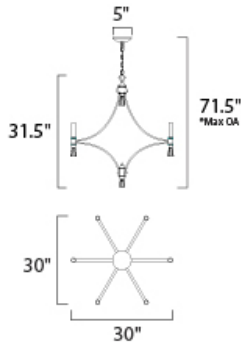

*max overall height of fixture

MEASUREMENTS

- DIMENSION : 30" L x 30" W x 31.5" H
- MAX OAH : 71.75" OAH
- CANOPY : 5" W x 1" H x 5" L
- HANGING WEIGHT : 20.9 lb

LAMPING

- INPUT VOLTAGE : 120V
- LUMENS : 2,400 Rated
- BULB : 6 x 40W Incandescent E12 Candelabra , 240W Total
- BULB INCLUDED : (Not Included)
- DIMMABLE : Yes