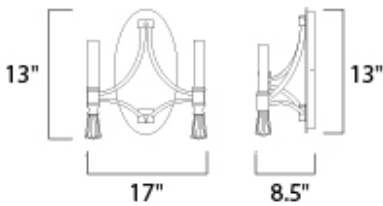

MEASUREMENTS

DIMENSION : 12.5" W x 13" H x 6" Ext
 MAX OAH : 6.5" W x 13" H
 HANGING WEIGHT : 6.6 lb

LAMPING

INPUT VOLTAGE : 120V
 LUMENS : 800 Rated
 BULB : 2 x 40W Incandescent E12 Candelabra , 80W Total
 BULB INCLUDED : (Not Included)
 DIMMABLE : Yes