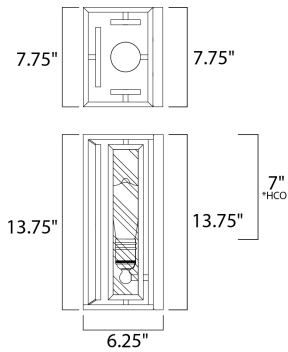

PRODUCT DESCRIPTION

Geometric metal frames finished in Black support panes of clear Seedy glass, provides for a refined restoration look. Add vintage bulbs (not included) to complete the authentic feel of this design.

MEASUREMENTS

DIMENSION : 7.75" W x 13.75" H x 6.25" Ext
MAX OAH : 7.75" W x 13.75" H
HANGING WEIGHT : 6.16 lb

LAMPING

INPUT VOLTAGE : 120V
LUMENS : 0 Rated
BULB : 1 x 60W Incandescent E26 Medium , 60W Total
BULB INCLUDED : (Not Included)
DIMMABLE : Yes

FINISHES OPTION

Black

GLASS

Seedy CD

MATERIAL

Steel + Glass

RATINGS

cETLus
Dry Location

ADDITIONAL

INSTALL UP/DOWN: Up
OPERATING TEMPERATURE:
-20°C (-4°F), 40°C (104°F)

Always consult a qualified electrician before installing any lighting product.