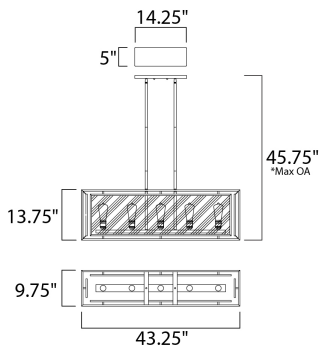

*max overall height

MEASUREMENTS

DIMENSION	: 43.25" L x 9.75" W x 13.75" H
MAX OAH	: 45.75" OAH
CANOPY	: 14.25" W x 0.75" H x 5" L
HANGING WEIGHT	: 25.96 lb

LAMPING

INPUT VOLTAGE	: 120V
LUMENS	: 0 Rated
BULB	: 5 x 60W Incandescent E26 Medium , 300W Total
BULB INCLUDED	: (Not Included)
DIMMABLE	: Yes