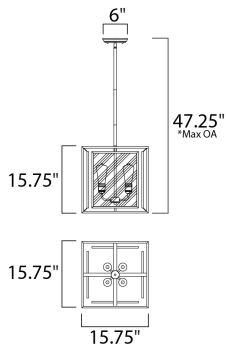

PRODUCT DESCRIPTION

Geometric metal frames finished in Black support panes of clear Seedy glass, provides for a refined restoration look. Add vintage bulbs (not included) to complete the authentic feel of this design.

*max overall height

MEASUREMENTS

DIMENSION : 15.75" L x 15.75" W x 15.75" H
 MAX OAH : 45.75" OAH
 CANOPY : 6" W x 1" H x 6" L
 HANGING WEIGHT : 15.4 lb

LAMPING

INPUT VOLTAGE : 120V
 LUMENS : 0 Rated
 BULB : 4 x 60W Incandescent E26 Medium , 240W Total
 BULB INCLUDED : (Not Included)
 DIMMABLE : Yes