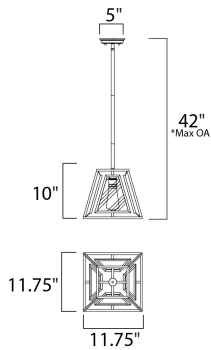

\*max overall height

### MEASUREMENTS

DIMENSION : 11.75" L x 11.75" W x 10" H  
 MAX OAH : 42" OAH  
 CANOPY : 5" W x 1.25" H x 5" L  
 HANGING WEIGHT : 6.38 lb