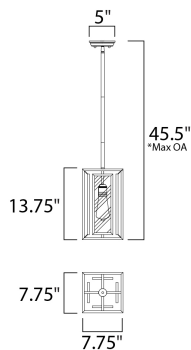

\*max overall height

#### MEASUREMENTS

DIMENSION	: 7.75" L x 7.75" W x 13.75" H
MAX OAH	: 45.5" OAH
CANOPY	: 5" W x 1.25" H x 5" L
HANGING WEIGHT	: 6.82 lb