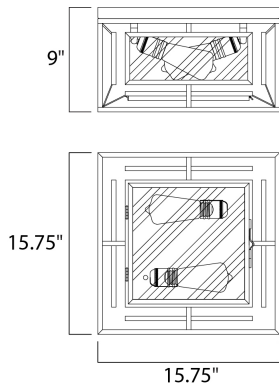

MEASUREMENTS

DIMENSION : 15.75" L x 15.75" W x 9" H
 MAX OAH : 15.75" W x 1" H
 HANGING WEIGHT : 13.2 lb

LAMPING

INPUT VOLTAGE : 120V
 LUMENS : 0 Rated
 BULB : 2 x 60W Incandescent E26 Medium , 120W Total
 BULB INCLUDED : (Not Included)
 DIMMABLE : Yes