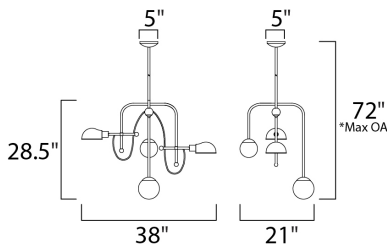

MEASUREMENTS

DIMENSION : 38" L x 21" W x 28.5" H
 MAX OAH : 72" OAH
 CANOPY : 5" W x 1.75" H x 5" L
 HANGING WEIGHT : 19.62094 lb

LAMPING

INPUT VOLTAGE : 120V
 LUMENS : 0 Rated (1,500 Del.)
 BULB : 4 x 9 + 4W LED E26 Medium + G9 , 26W Total
 BULB INCLUDED : (Included)
 DIMMABLE : Yes
 COLOR_TEMP : 3000K
 LIGHTING_DIRECTION : Directional

*max overall height

FINISHES OPTION

- Black / Satin Nickel
- Bronze / Satin Brass

GLASS

White WT

MATERIAL

Steel + Glass

RATINGS