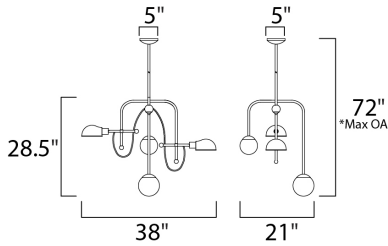

*max overall height

MEASUREMENTS

DIMENSION : 38" L x 21" W x 28.5" H
 MAX OAH : 72" OAH
 CANOPY : 5" W x 1.75" H x 5" L
 HANGING WEIGHT : 19.62094 lb

LAMPING

INPUT VOLTAGE : 120V
 LUMENS : 0 Rated (1,500 Del.)
 BULB : 4 x 9 + 4W LED E26 Medium + G9 , 26W Total
 BULB INCLUDED : (Included)
 DIMMABLE : Yes
 COLOR_TEMP : 3000K