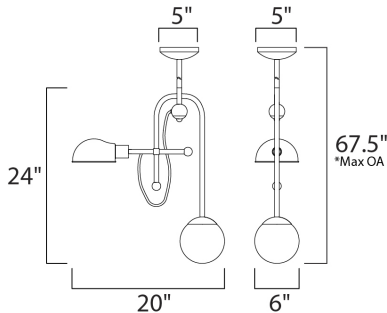

PRODUCT DESCRIPTION

An eclectic design form combining function with Mid-Century influences features articulated arms that support parabolic shades that can swivel to direct the light. Available in your choice of Bronze with Satin Brass or Black with Satin Nickel, both with opal White glass.

*max overall height

MEASUREMENTS

DIMENSION : 20" L x 6" W x 24" H
 MAX OAH : 67.5" OAH
 CANOPY : 5" W x 1.75" H x 5" L
 HANGING WEIGHT : 7.05472 lb

LAMPING

INPUT VOLTAGE : 120V
 LUMENS : 0 Rated (750 Del.)
 BULB : 2 x 9+4W LED E26 Medium +G9 , 13W Total
 BULB INCLUDED : (Included)
 DIMMABLE : Yes
 COLOR_TEMP : 3000K
 LIGHTING_DIRECTION : Directional