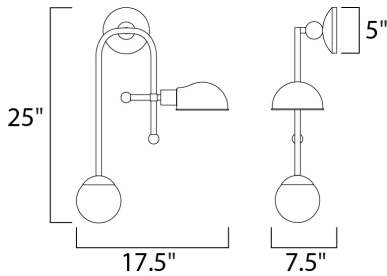

PRODUCT DESCRIPTION

An eclectic design form combining function with Mid-Century influences features articulated arms that support parabolic shades that can swivel to direct the light. Available in your choice of Bronze with Satin Brass or Black with Satin Nickel, both with opal White glass.

MEASUREMENTS

DIMENSION : 7.5" L x 17.5" W x 25" H x 7.5" Ext
 MAX OAH : 5" W x 5" H
 HANGING WEIGHT : 3.52736 lb

LAMPING

INPUT VOLTAGE : 120V
 LUMENS : 0 Rated (750 Del.)
 BULB : 2 x 9+4W LED E26 Medium + G9 , 13W Total
 BULB INCLUDED : (Included)
 DIMMABLE : Yes
 COLOR_TEMP : 3000K
 LIGHTING_DIRECTION : Directional