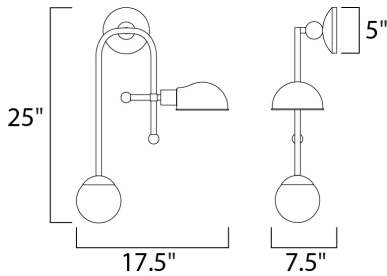

**MEASUREMENTS**

DIMENSION : 7.5" L x 17.5" W x 25" H x 7.5" Ext  
 MAX OAH : 5" W x 5" H  
 HANGING WEIGHT : 3.52736 lb

**LAMPING**

INPUT VOLTAGE : 120V  
 LUMENS : 0 Rated (750 Del.)  
 BULB : 2 x 9+4W LED E26 Medium + G9 , 13W Total  
 BULB INCLUDED : (Included)  
 DIMMABLE : Yes  
 COLOR\_TEMP : 3000K  
 LIGHTING\_DIRECTION : Directional