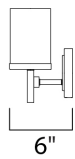

**PRODUCT DESCRIPTION**

Square glass shades ride upon a rectangular bar to create geometry at its best. Available in Polished Chrome with Satin White glass and Satin Nickel and white Linen glass.

**MEASUREMENTS**

DIMENSION : 22" W x 9" H x 6" Ext  
 BACK PLATE : 6.5" W x 4.75" H x 6.25" HCO  
 HANGING WEIGHT : 6.46 lb

**LAMPING**

INPUT VOLTAGE : 120V  
 LUMENS : 0 Rated  
 BULB : 3 x 60W Incandescent E26 Medium , 180W Total  
 BULB INCLUDED : (Not Included)  
 DIMMABLE : Yes