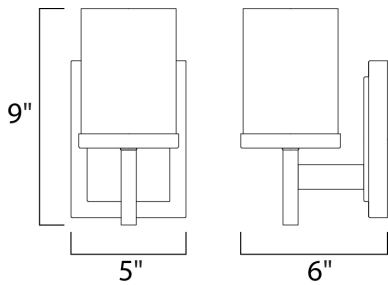

PRODUCT DESCRIPTION

Square glass shades ride upon a rectangular bar to create geometry at its best. Available in Polished Chrome with Satin White glass and Satin Nickel and white Linen glass.

MEASUREMENTS

DIMENSION : 5" W x 9" H x 6" Ext
 BACK PLATE : 4.75" W x 6.5" H x 5.5" HCO
 HANGING WEIGHT : 2.16 lb

LAMPING

INPUT VOLTAGE : 120V
 LUMENS : 0 Rated
 BULB : 1 x 60W Incandescent E26 Medium , 60W Total
 BULB INCLUDED : (Not Included)
 DIMMABLE : Yes