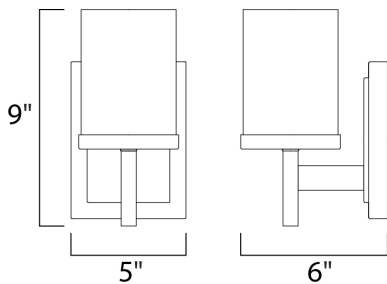

PRODUCT DESCRIPTION

Square glass shades ride upon a rectangular bar to create geometry at its best. Available in Polished Chrome with Satin White glass and Satin Nickel and white Linen glass.

MEASUREMENTS

- DIMENSION : 5" W x 9" H x 6" Ext
- BACK PLATE : 4.75" W x 6.5" H x 5.5" HCO
- HANGING WEIGHT : 2.16 lb

LAMPING

- INPUT VOLTAGE : 120V
- BULB : 1 x 60W Incandescent E26 Medium , 60W Total
- BULB INCLUDED : (Not Included)
- DIMMABLE : Yes