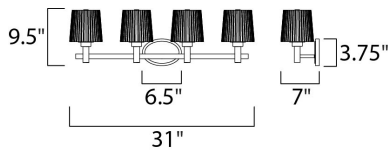

**MEASUREMENTS**

DIMENSION : 31" W x 9.5" H x 7" Ext  
 BACK PLATE : 6.5" W x 3.75" H  
 HANGING WEIGHT : 11.73 lb

**LAMPING**

INPUT VOLTAGE : 120V  
 LUMENS : 4,600 Rated  
 BULB : 4 x 60W Incandescent E26 Medium , 240W Total  
 BULB INCLUDED : (Not Included)  
 DIMMABLE : Standard Dimmer