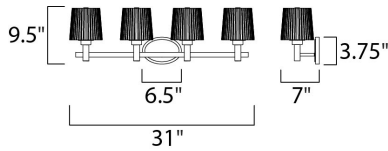

MEASUREMENTS

DIMENSION : 31" W x 9.5" H x 7" Ext
 BACK PLATE : 6.5" W x 3.75" H
 HANGING WEIGHT : 11.73 lb

LAMPING

INPUT VOLTAGE : 120V
 LUMENS : 4,600 Rated
 BULB : 4 x 60W Incandescent MB , 240W Total
 BULB INCLUDED : (Not Included)
 DIMMABLE : Standard
 COLOR_TEMP : 2700K