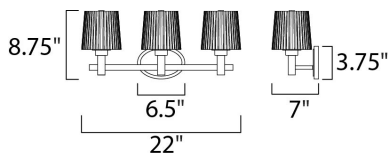

MEASUREMENTS

DIMENSION : 22" W x 8.75" H x 7" Ext
 BACK PLATE : 6.5" W x 3.75" H
 HANGING WEIGHT : 8.29 lb

LAMPING

INPUT VOLTAGE : 120V
 LUMENS : 3,450 Rated
 BULB : 3 x 60W Incandescent E26 Medium , 180W Total
 BULB INCLUDED : (Not Included)
 DIMMABLE : Yes